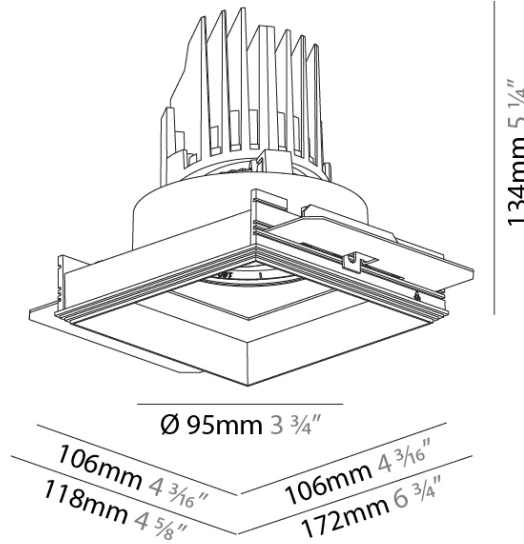

ELECTRICAL

Lamp Type: LED (Zhaga Standard)
Input Wattage (W): 13.2 / 16.5
Total Output Wattage (W): 12.1 / 14.7
[Dimming: Tri-Mode (Non-Dimming and Phase Dimming (120Vac only) and 0-10V Dimming)](#)
Driver Included: No
Driver Location: Recessed Housing
Driver Type: Constant Current - Universal
Driver Class: Class 2
Housing: See components
Input Voltage (V): 120 - 277
Constant Current (MA): 350

LED

Number of LEDs: 1
[Color Temperature (°K): 2700 / 3000 / 3500 / 4000](#)
Max. Delivered Lumen (lm): 850 / 950 / 1019 / 1040
Nominal Lumen (lm): 960 / 1070 / 1156 / 1180
CRI: >90 CRI
Efficiency (%): 88.5
Lamp Life (hrs): 50000
Upon Request: RGB-W Tunable White Special Color Temperature Special LED

OPTICAL

Reflector: 10
Adjustability: Rotational 355°; Tilt 30°
Upon Request: Special Beam Angles

RATINGS AND CERTIFICATIONS

Available for international specifications by adding "INT" at the end of the existing Model #. For assistance on 'custom' specifications, contact zteam@zaneen.com.
Certified By: Certified for North American Standards
In a constant effort to supply the best product, we reserve the right to change specifications or materials without notice. The most recent specification sheets are found at zaneen.com
IP rating: IP20