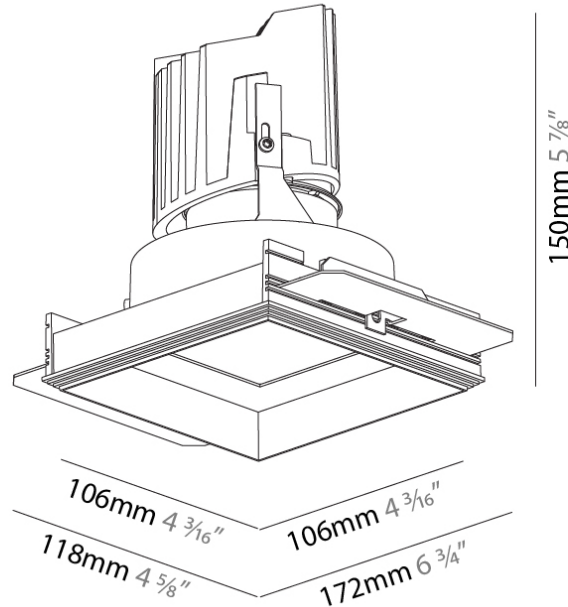

PHYSICAL

Shape: Square
Length (mm): 106
Length (in): 4 ³/₁₆
Width (mm): 106
Width (in): 4 ³/₁₆
Height (mm): 150
Height (in): 5 ⁷/₈
Ceiling Thickness (mm): 10 / 12.5 / 15 / 25
Ceiling Thickness (in): 3/8 or 1/2 or 9/16 or 1
Min. Recessing Depth (mm): 170
Min. Recessing Depth (in): 6 ¹¹/₁₆
Light Distribution: Downlight
Weight (kg): 0.717
Weight (lbs): 1.58
Fixture Finish: SSR / BKV / CWI / CRY / HAB / LAG / UFT / ITA / RUA / RUR / MIC / FTG / MYG / TWT / LOD / PUS / FRO / FUP / KIA / POP / BLS / SPG / MEY / GOH / GUM / CHC / COM / ABZ / JAG / OBR / MOS / ROR
Fixture Material: Aluminum Die Cast
Cut-out Measurements: 120mm / 4 3/4" x 120mm / 4 3/4"
Upon Request: Unique Ceiling Thickness

ELECTRICAL

Lamp Type: LED (Zhaga Standard)
Input Wattage (W): 15.5
Total Output Wattage (W): 14.5
Dimming: Tri-Mode (Non-Dimming and Phase Dimming (120Vac only) and 0-10V Dimming)
Driver Included: No
Driver Location: Recessed Housing
Driver Type: Constant Current - Universal
Driver Class: Class 2
Housing: See components
Input Voltage (V): 120 - 277
Constant Current (MA): 500

LED

Number of LEDs: 1
Color Temperature (°K): 2700 / 3000 / 3500 / 4000
Max. Delivered Lumen (lm): 940 / 980 / 1029 / 1050
Nominal Lumen (lm): 1386 / 1438 / 1511 / 1542
CRI: >90 CRI
Efficiency (%): 87.9 / 88.4 / 87.9
Lamp Life (hrs): 50000
Upon Request: RGB-W Tunable White Special Color Temperature Special LED

OPTICAL

Reflector: 20 / 40 / 60
Upon Request: Special Beam Angles

RATINGS AND CERTIFICATIONS