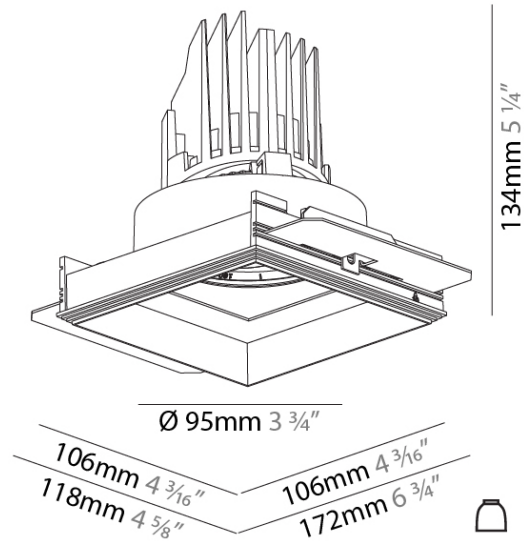

ELECTRICAL
Lamp Type: LED (Zhaga Standard)
Input Wattage (W): 15.5
Total Output Wattage (W): 14.5
Dimming: Tri-Mode (Non-Dimming and Phase Dimming (120Vac only) and 0-10V Dimming)
Driver Included: No
Driver Location: Recessed Housing
Driver Type: Constant Current - Universal
Driver Class: Class 2
Housing: See components
Input Voltage (V): 120 - 277
Constant Current (MA): 500

LED
Number of LEDs: 1
Color Temperature (°K): 2700 / 3000 / 3500 / 4000
Max. Delivered Lumen (lm): 940 / 980 / 1029 / 1050
Nominal Lumen (lm): 1386 / 1438 / 1511 / 1542
CRI: >90 CRI
Efficiency (%): 87.9 / 88.4 / 87.9
Lamp Life (hrs): 50000
Upon Request: RGB-W Tunable White Special Color Temperature Special LED

OPTICAL
Reflector: 20 / 40 / 60
Adjustability: Rotational 355°; Tilt 30°
Upon Request: Special Beam Angles

RATINGS AND CERTIFICATIONS
Zaneen Inc. © 2024, 10000 100th Ave S, Suite 3382, F 416-247-9319, www.zaneen.com

Available for international specifications by adding "INT" at the end of the existing Model #. For assistance on 'custom' specifications, contact zteam@zaneen.com.
Certified by: Certified for North American Standards
In a constant effort to supply the best product, we reserve the right to change specifications or materials without notice. The most recent specification sheets are found at zaneen.com
IP rating: IP20