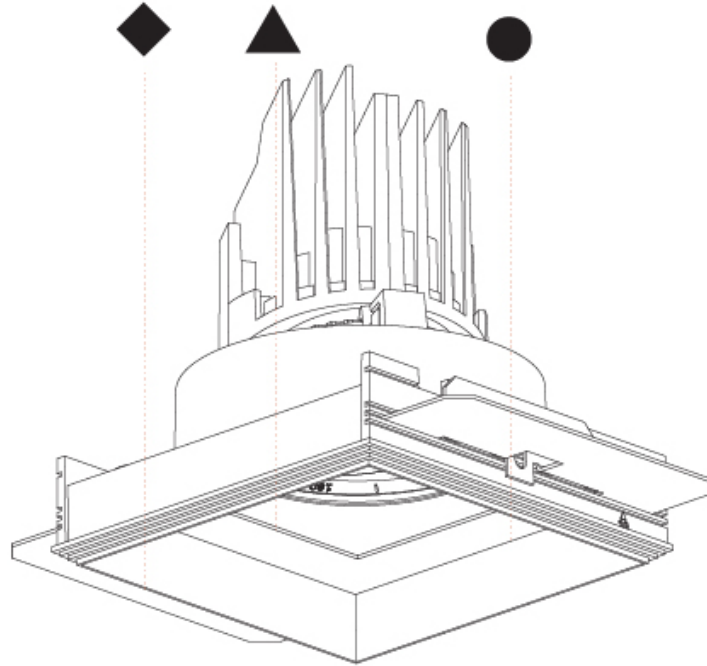

BIONIQ SQUARE ADJUSTABLE COMFORT TRIMLESS

A35215-

PROJECT _____

TYPE _____

SPECIFIER _____

QUANTITY _____

DATE _____