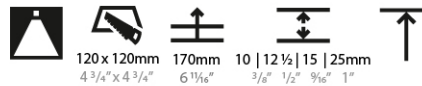

ELECTRICAL

Lamp Type: LED (Zhaga Standard)
Input Wattage (W): 15.5
Total Output Wattage (W): 14.5
Dimming: Tri-Mode (Non-Dimming and Phase Dimming (120Vac only) and 0-10V Dimming)
Driver Included: No
Driver Location: Recessed Housing
Driver Type: Constant Current - Universal
Driver Class: Class 2
Housing: See components
Input Voltage (V): 120 - 277
Constant Current (MA): 500

LED

Number of LEDs: 1
Color Temperature (°K): 2700 / 3000 / 3500 / 4000
Max. Delivered Lumen (lm): 940 / 980 / 1029 / 1050
Nominal Lumen (lm): 1386 / 1438 / 1511 / 1542
CRI: >90 CRI
Efficiency (%): 87.9 / 88.4 / 87.9
Lamp Life (hrs): 50000
Upon Request: RGB-W Tunable White Special Color Temperature Special LED

OPTICAL

Reflector: 20 / 40 / 60
Upon Request: Special Beam Angles

RATINGS AND CERTIFICATIONS

© 2024 Zaneen, Inc. 100-3382, F 416-247-9319, www.zaneen.com

Available for international specifications by adding 'INT' at the end of the existing Model #. For assistance on 'custom' specifications, contact zteam@zaneen.com. In a constant effort to supply the best product, we reserve the right to change specifications or materials without notice. The most recent specification sheets are found at zaneen.com
IP rating: IP20