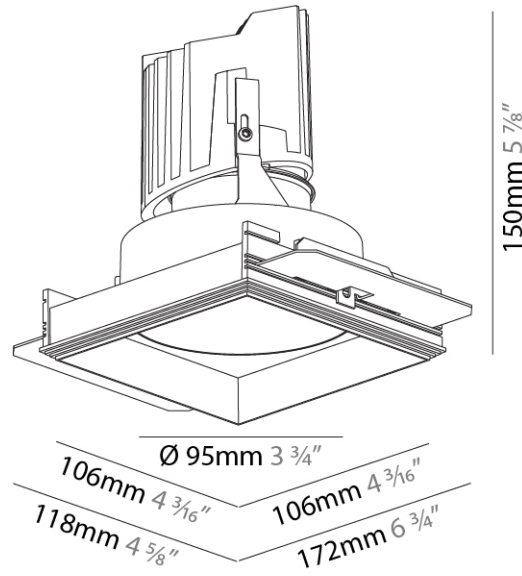

ELECTRICAL

Lamp Type: LED (Zhaga Standard)
Input Wattage (W): 15.5
Total Output Wattage (W): 14.5
Dimming: Tri-Mode (Non-Dimming and Phase Dimming (120Vac only) and 0-10V Dimming)
Driver Included: No
Driver Location: Recessed Housing
Driver Type: Constant Current - Universal
Driver Class: Class 2
Housing: See components
Input Voltage (V): 120 - 277
Constant Current (MA): 500

LED

Number of LEDs: 1
Color Temperature (°K): 2700 / 3000 / 3500 / 4000
Max. Delivered Lumen (lm): 940 / 980 / 1029 / 1050
Nominal Lumen (lm): 1386 / 1438 / 1511 / 1542
CRI: >90 CRI
Efficiency (%): 87.9 / 88.4 / 87.9
Lamp Life (hrs): 50000
Upon Request: RGB-W Tunable White Special Color Temperature Special LED

OPTICAL

Reflector: 20 / 40 / 60
Upon Request: Special Beam Angles

RATINGS AND CERTIFICATIONS

© 2024 Zaneen, Inc. 100-3382, F 416-247-9319, www.zaneen.com

Available for international specifications by adding 'INT' at the end of the existing Model #. For assistance on 'custom' specifications, contact zteam@zaneen.com. In a constant effort to supply the best product, we reserve the right to change specifications or materials without notice. The most recent specification sheets are found at zaneen.com
IP rating: IP20